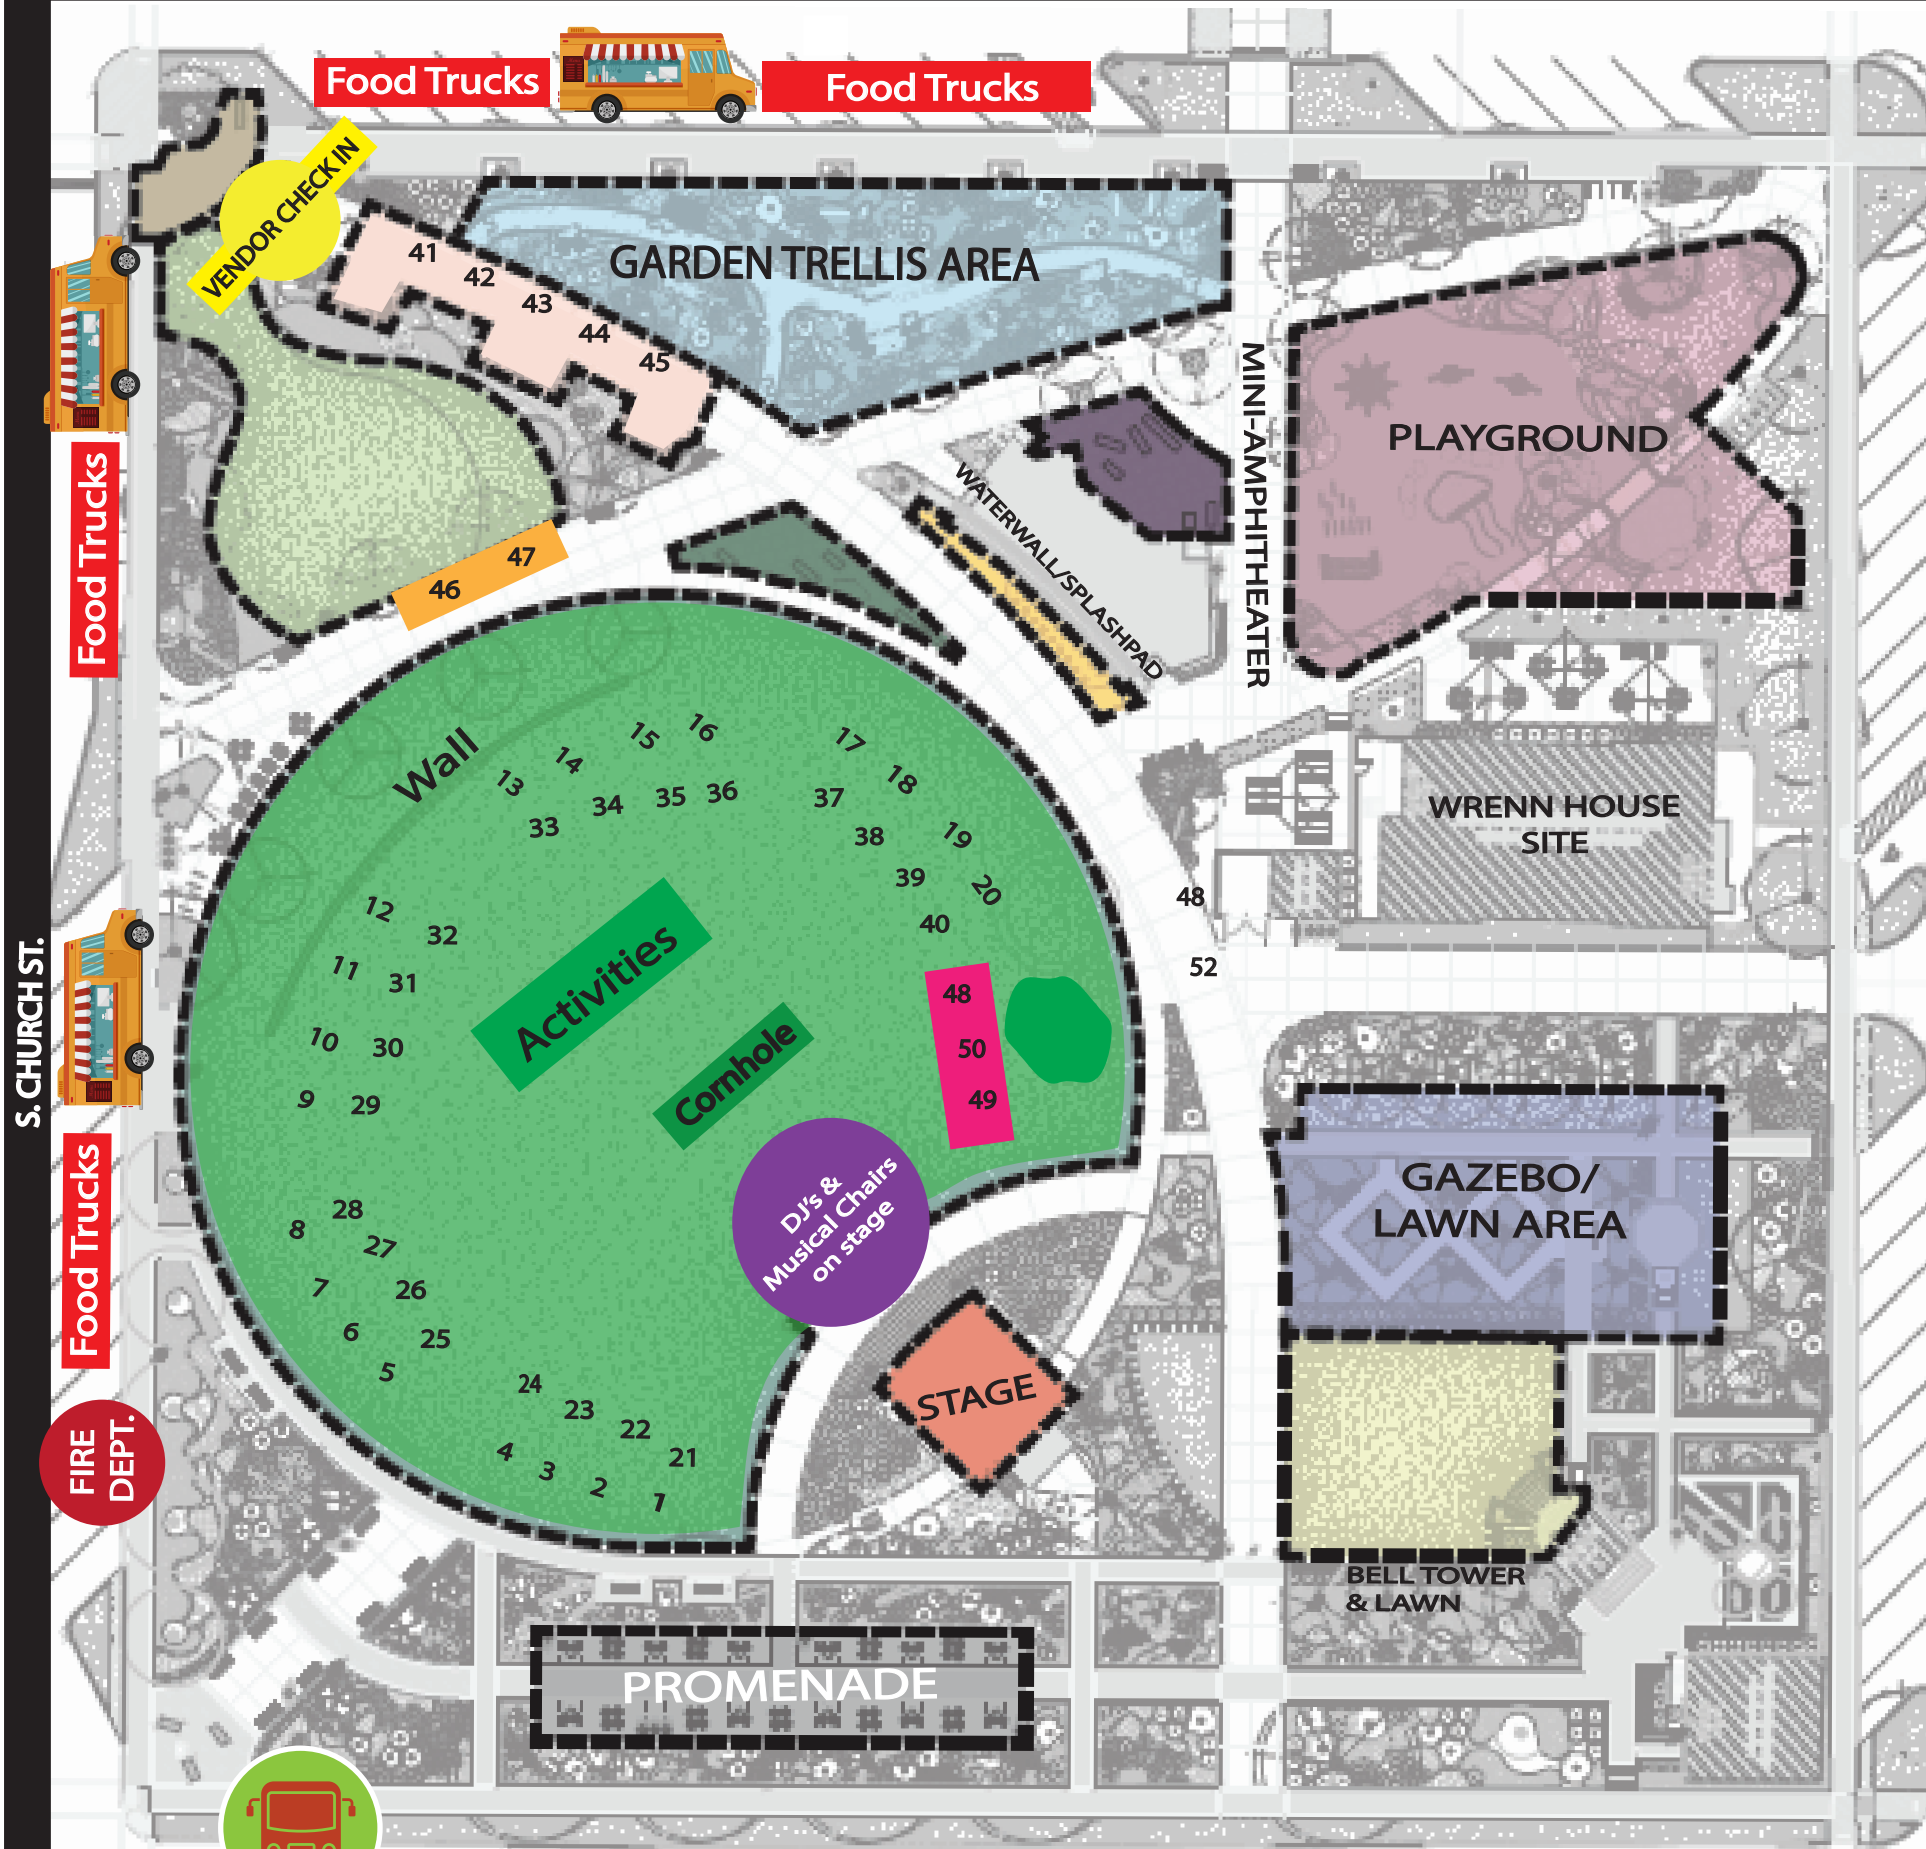

Bus Pickup/Drop Off

W. FISHER ST.

W. INNES ST.

CIRCLE GREEN AREA

1. Catawba College
2. Catawba College
3. Catawba College
4. Catawba College
5. Ryan Chester, Catawba College
6. Alpha Phi Alpha
7. Alpha Kappa Alpha
8. Kapa Alpha Psi
9. Delta Sigma Theta
10. Omega Psi Phi
11. Livingstone Radio
12. Zeta Phi Beta
13. Phi Beta Sigma
14. Sigma Gamma Rho
15. Iota Phi Beta
16. Tau Beta Sigma Natl. Honorary Band Sorority-Livingstone
17. Livingstone
18. Livingstone
19. Hood Theological Seminary
20. Rowan Cabarrus Community College
21. One Love Community Programs
22. Greystone Salon and Spa
23. Mac TAbby Cat Cafe
24. Rowan County Democratic Party
25. Keller Williams Premier
26. First Bank
27. St. John's Lutheran Church
28. Nazareth Child and Family Connection
29. First Presbyterian Church
30. House of J. Lorraine
31. Salisbury Pride
32. First United Methodist Church
33. NC Department of Adult Correction Community Supervision
34. T-Mobile
35. Communities In Schools of Rowan County
36. Family Crisis Council
37. Sharonview Federal Credit Union
38. BrickED&More
39. South State Bank
40. The Strozier Community & Family Foundation
41. Young Life Rowan County
42. NC Medicaid Enrollment Broker
43. Community Care Clinic of Rowan County
44. Strings Over Strife
45. Future Scapes

College Night Out 2024

D O W N T O W N

SALISBURY

NORTH CAROLINA

A Main Street Original

- 46. Rowan County Public Health
- 47. Rowan County HOPE

- *SPONSORS***
- 48. Salisbury Police Department
 - 49. Rowan County Young Professionals
 - 50. City of Salisbury

DJ'S & MUSICAL CHAIRS ON STAGE

ACTIVITIES & GAMES

VENDOR CHECK IN

 BUS PICKUP/DROP OFF

- Food vendors on Fisher Street:
 - Funnel Vision
 - Mr. Cone
 - Pelicans
- Food Vendors on Church Street:
 - Don Juans
 - Worthy Dogs
 - Popp Belly Soul Food
 - Kreyol Flavors